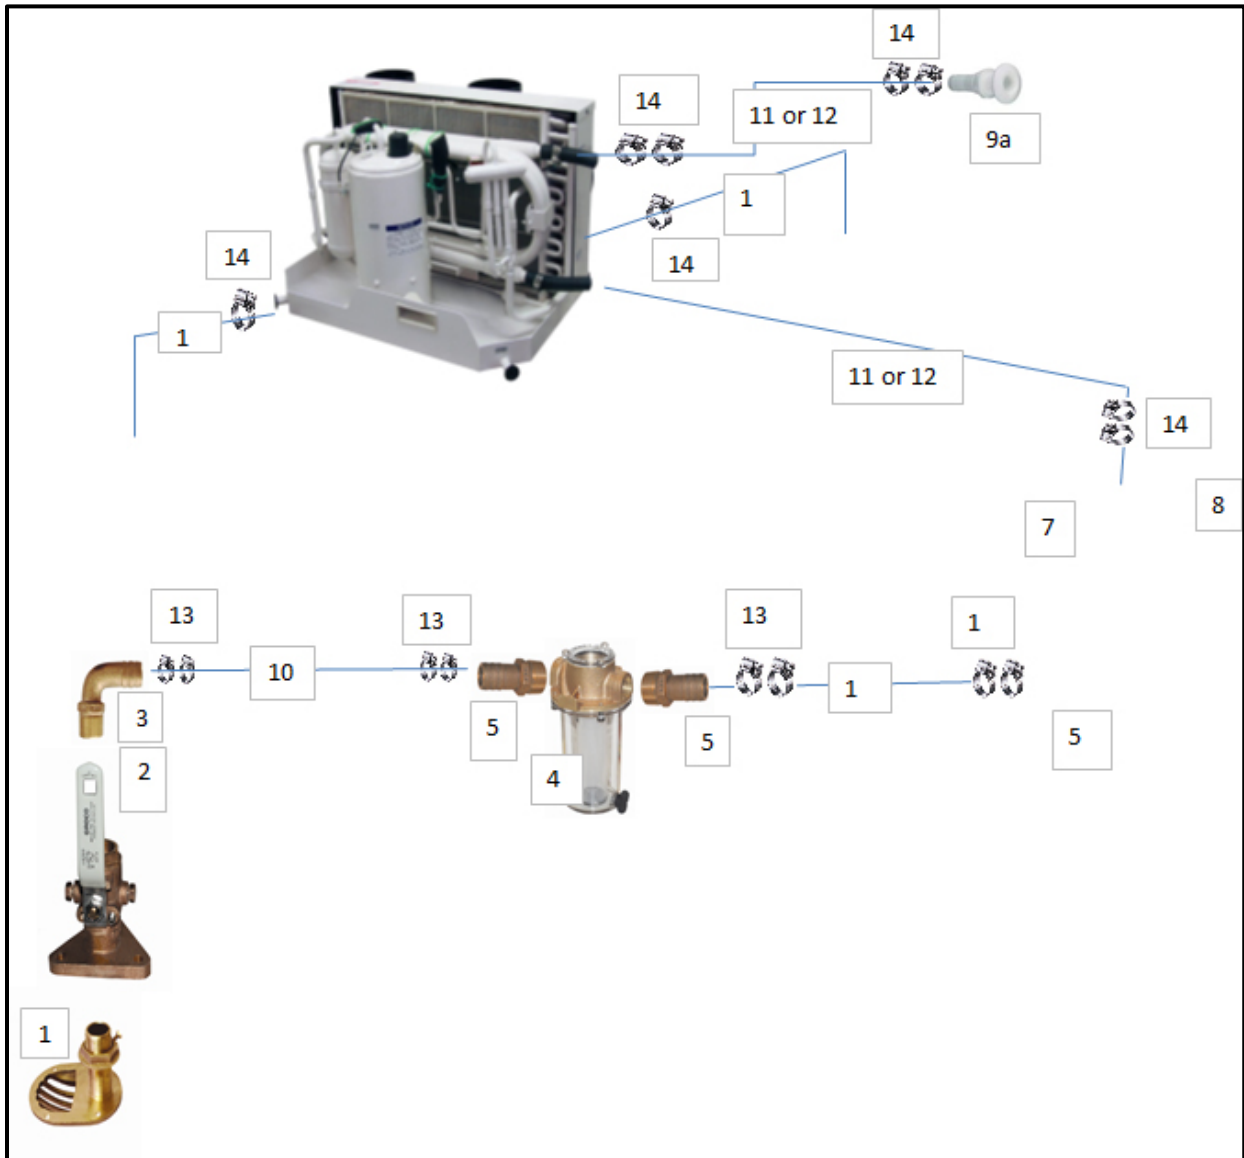

## **Spare Part List**

Marine

Seawater Kit

12,000 – 16,000 BTU 115V

<b>Item</b>	<b>Part Number</b>	<b>Description</b>	<b>Quantity</b>
1	5001523A	Bronze Sea Water Scoop 1" MNPS (Groco STH-1000-L)	1 ea.
2	5012214A	Bronze Seacock 1" FNPS to 1" FNPT (Groco FBV-1000)	1 ea.
3	5012215A	Bronze 90 deg. Elbow 1" MNPT to 1" Hose Barb (Groco PTHC-1000)	1 ea.
4	5001517A	Bronze Strainer Seawater 1" FNPT (Groco ARG-1000-P)	1 ea.
5	5012216A	Bronze Fitting 1" MNPT to 1" Hose Barb (Groco PTH-1000)	3 ea.
6	5011372A	Seawater Pump KoolAir PM1000 115V	1 ea.
7	5012212A	Bronze Fitting 1/2" FNPT to 5/8" Hose Barb (Groco TPT-5062)	1 ea.
8	5012213A	Bronze Fitting 1/2" FNPT to 3/4" Hose Barb (Groco TPT-5075)	1 ea.
9a	5001530A	Thru Hull Plastic Overboard 5/8" Hose Barb	1 ea.
9b	5001531A	Thru Hull Plastic Overboard 3/4" Hose Barb	1 ea.
10	5012217A	1" I.D. Trident #134 Extra Heavy Water Hose, Black EPDM Rubber, 4 Spiral	5 ft.
11	5010228A	3/4" I.D. Trident #134 Extra Heavy Water Hose, Black EPDM Rubber, 4 Spiral	25 ft.
12	5010227A	5/8" I.D. Trident #134 Extra Heavy Water Hose, Black EPDM Rubber, 4 Spiral	25 ft.
13	5012218A	1" Hose Clamp for Sea Water System	8 ea.
14	5000944A	3/4" Hose Clamp for Sea Water System	12 ea.